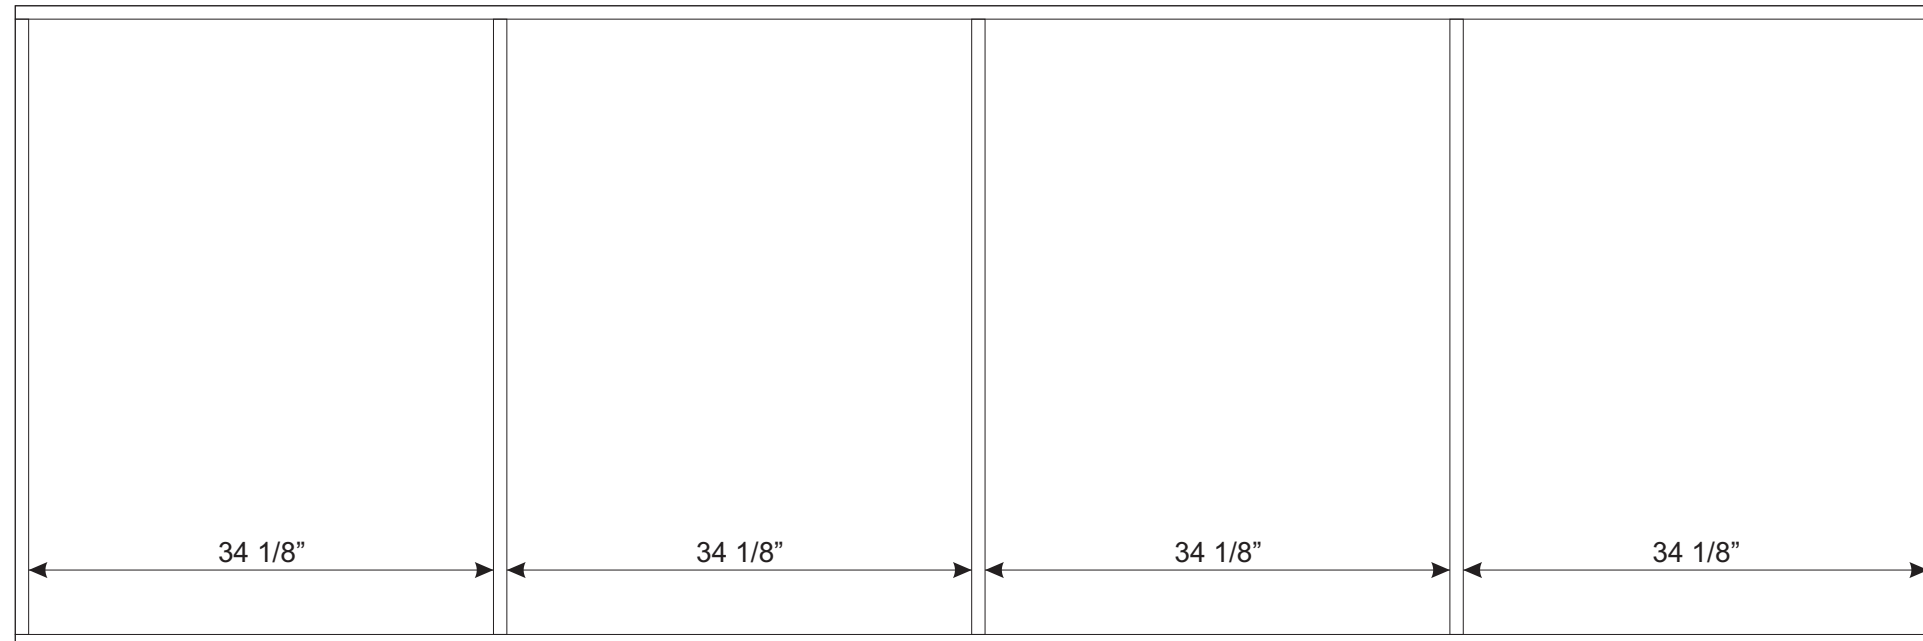

12'-0"

6"

4'-0"

MARVIN & LAURA BERRY PAVILION

1" x 1" Aluminum Angle Iron Frame with .063 Aluminum Skin

NOTES:

No.	DATE:	DESCRIPTION

CLIENT / ACCOUNT:
SITE ADDRESS:

DRAWN BY	SALESMAN	REVISION DATE	QUOTE #
ES	DDL	-	000000
		SHEET NO.	WORK ORDER #
		1 of 1	000000