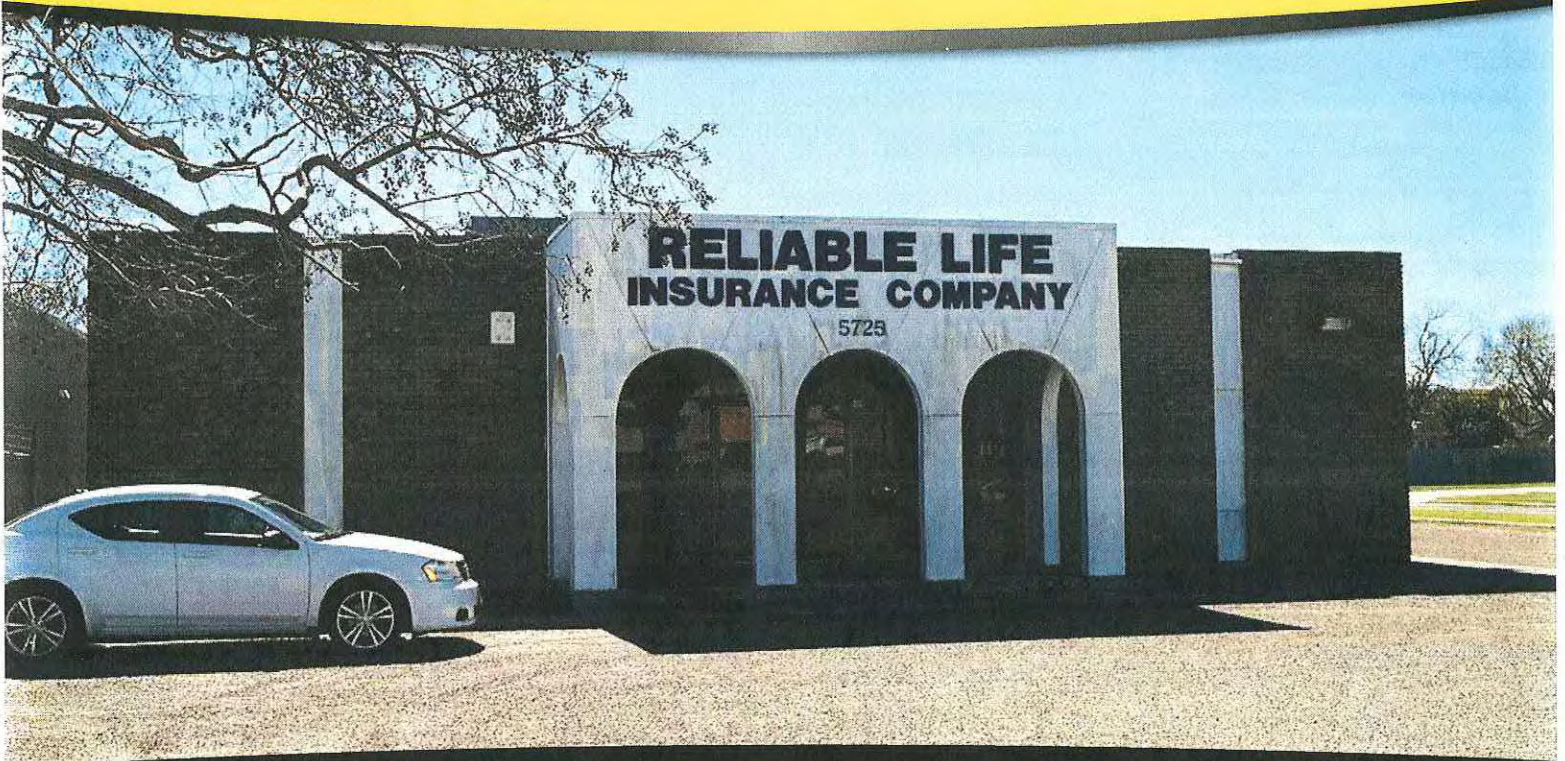

COBB, LUNDQUIST & ATNIP
COMMERCIAL & INDUSTRIAL REALTORS®

FOR LEASE

5725 Padre Island Dr S, Corpus Christi, TX 78412

COBB, LUNDQUIST & ATNIP

COMMERCIAL & INDUSTRIAL REALTORS®

5725 Padre Island Dr S, Corpus Christi, TX 78411-4758