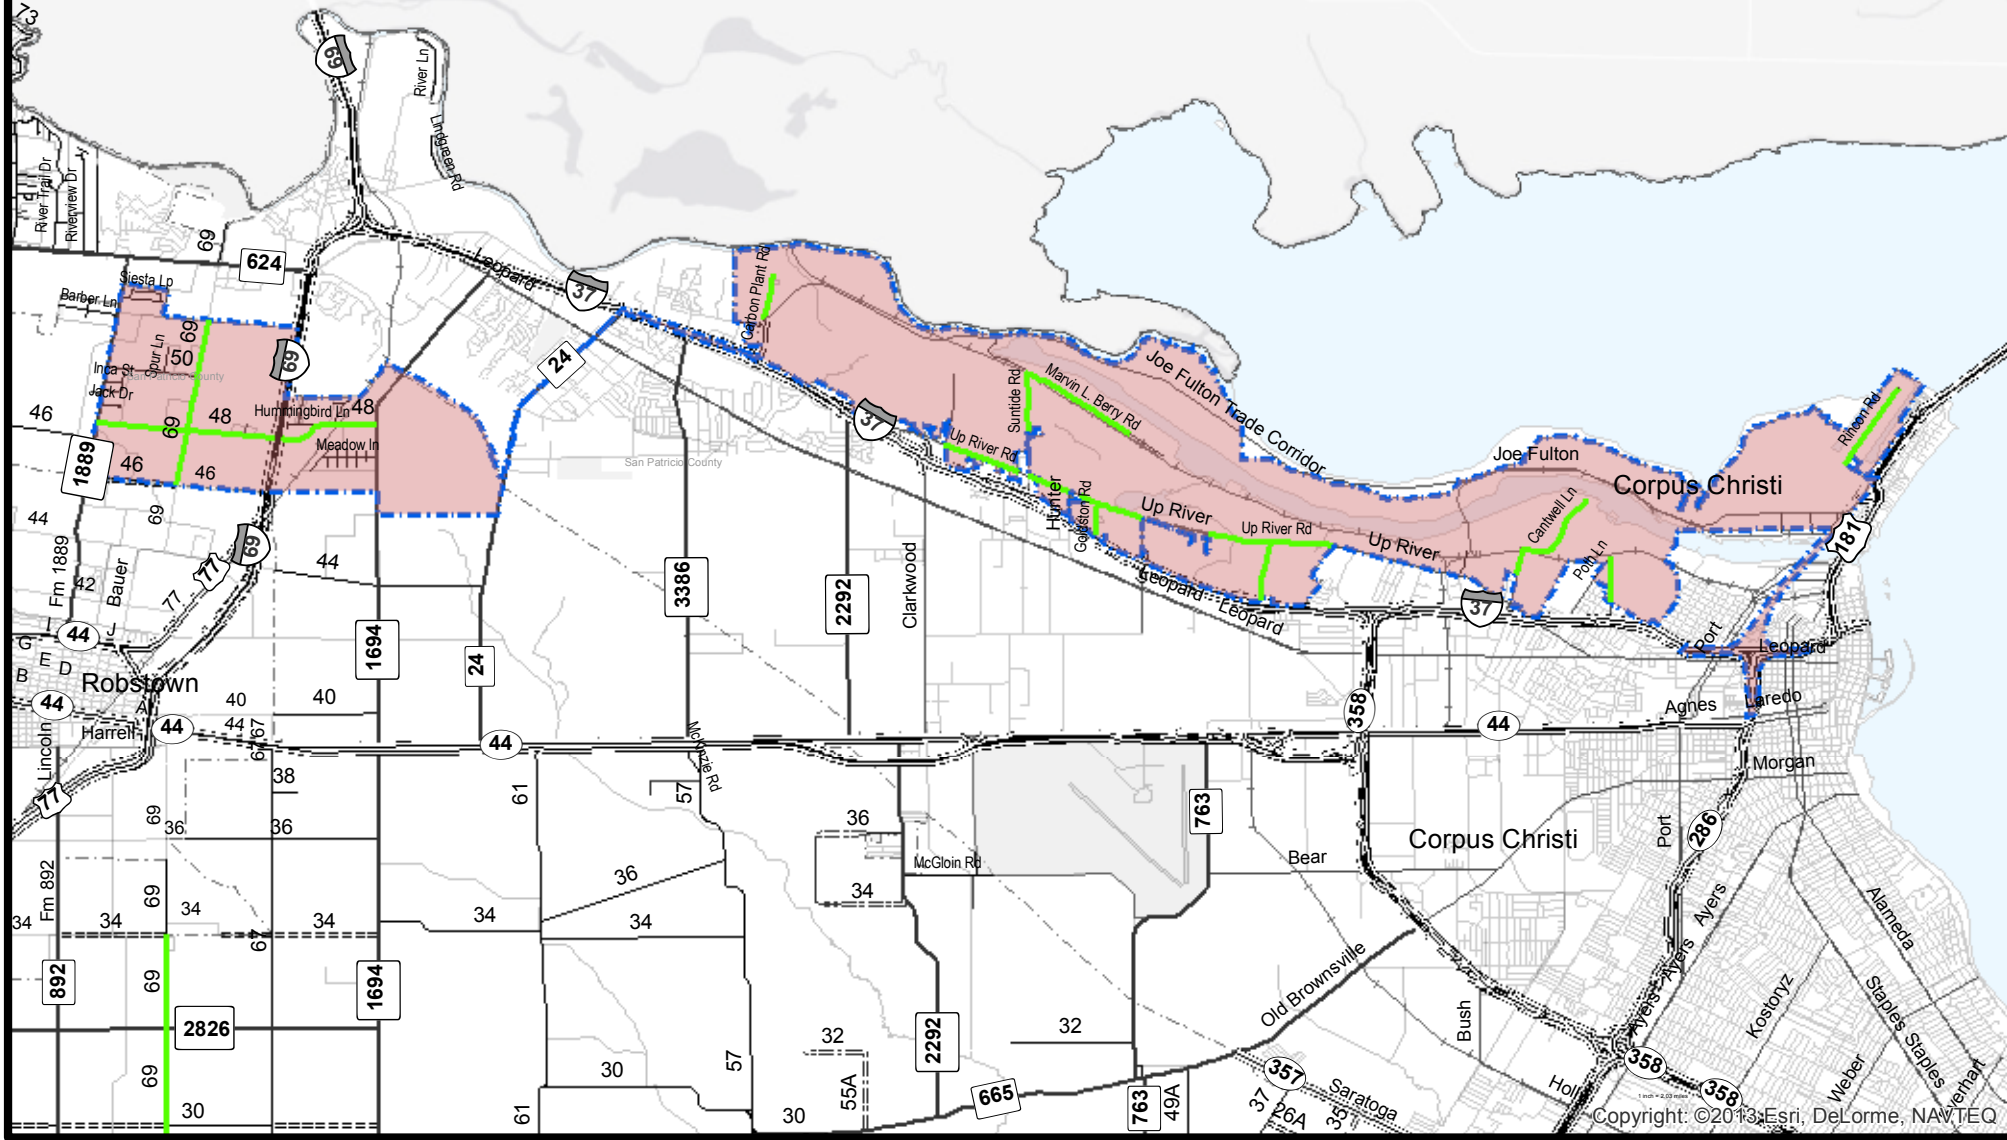

# Nueces County Energy Transportation Reinvestment Zone

Copyright: ©2013 Esri, DeLorme, NAVTEQ

### Legend

- Roads Impacted by Oil Industry
- Proposed CETRZ
- U.S. or State Highway
- FM Road
- Nueces County Roads**
- Caliche Road
- Paved Road
- Dirt Road
- City Limits