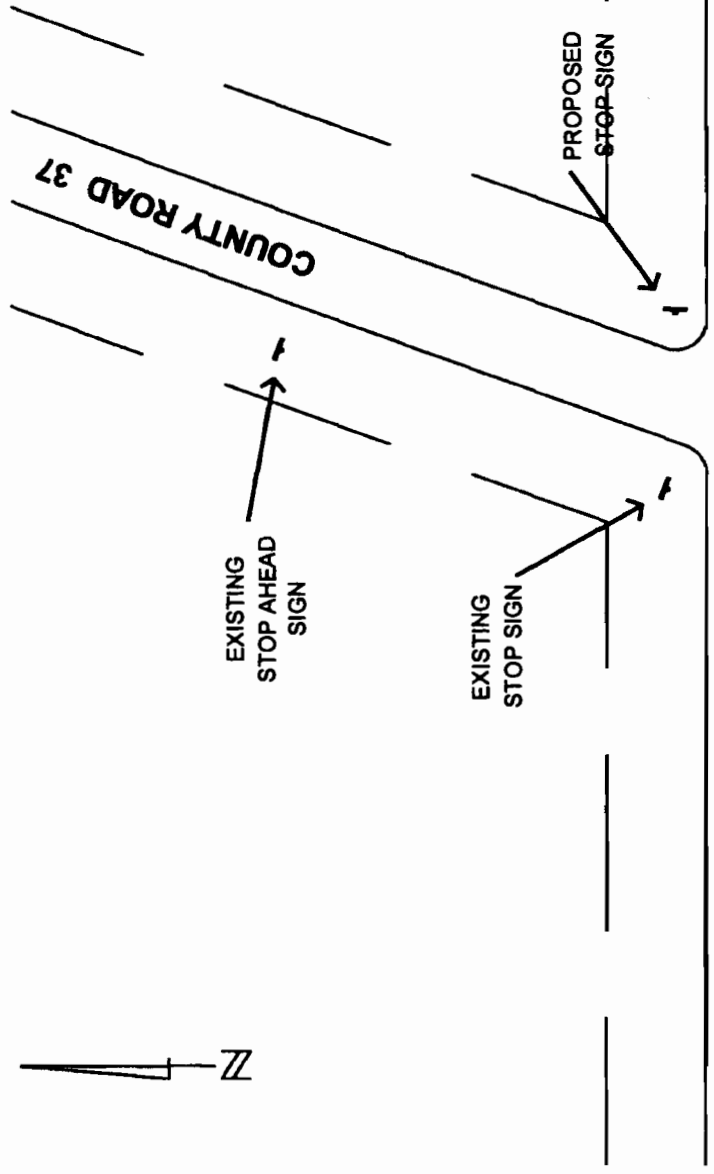

COUNTY ROAD 37

177 ←  
175 →

← 12  
20 →

← 77  
105 →

COUNTY ROAD 26

EXISTING  
DRIVEWAY

Nueces County Department of Public Works  
901 Leopard St., Rm. 103  
Corpus Christi, TX 78401  
Telephone 361 888-0490

**ALL WAY STOP  
COUNTY ROADS 26 & 37**

**24 HOUR TRAFFIC COUNTS**

Drawn By M.A.M.	Scale NONE	Dep. No.	Sheet 1
Checked By E.E.	Date 8/12/2013	Rev.	of 1

**GULLEY - HURST LANDFILL**

**COUNTY ROAD 26**

**GULLEY - HURST LANDFILL**

**Nueces County Department of Public Works**  
 901 Leopard St., Rm. 103  
 Corpus Christi, TX 78401  
 Telephone 361 888-0490

**PROPOSED**

**ALL WAY STOP  
 COUNTY ROADS 26 & 37**

Drawn By <b>M.A.M.</b>	Scale <b>NONE</b>	Sheet No. <b>1</b>
Checked By <b>E.E.</b>	Date <b>8/6/2013</b>	Rev. <b>1</b>