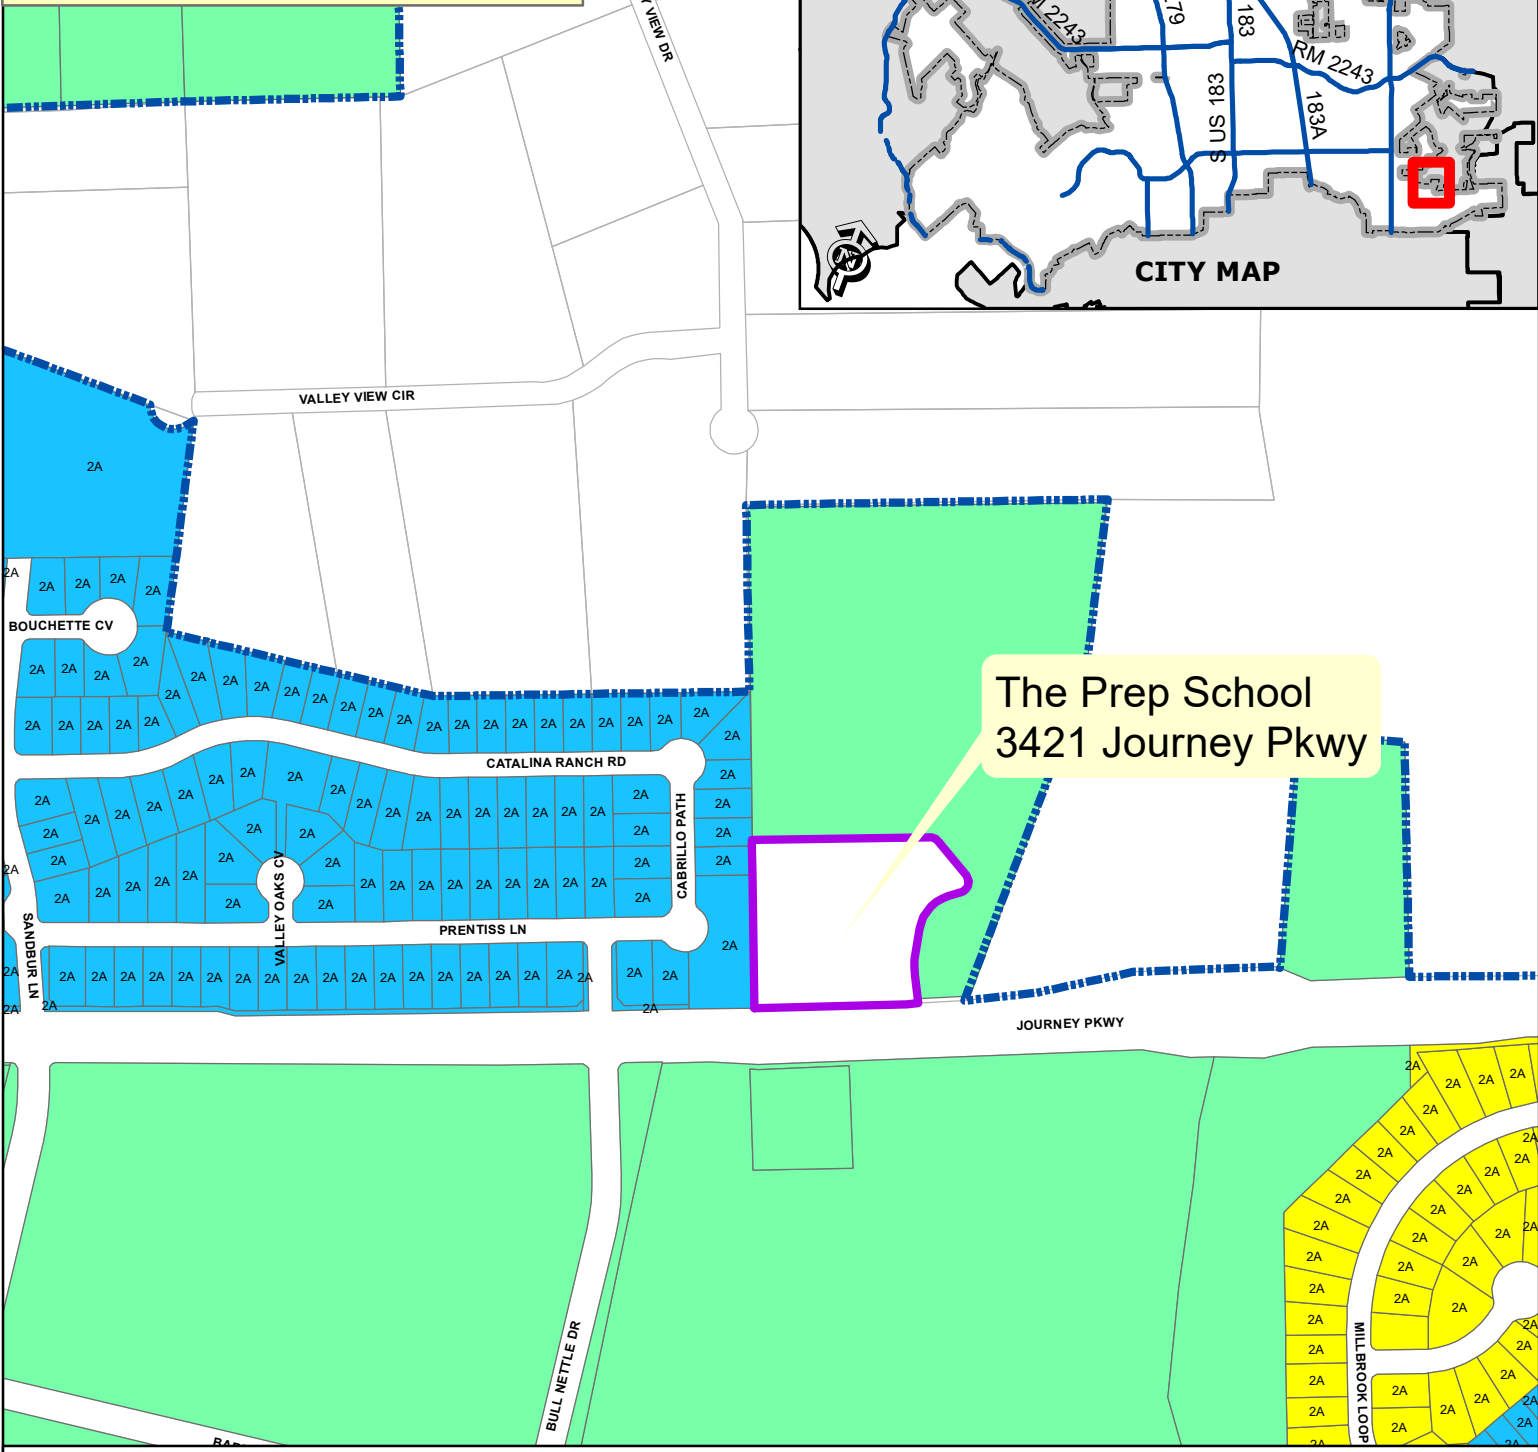

This map has been produced by the City of Leander for informational purposes only. No warranty is made by the City regarding completeness or accuracy, please refer to the official ordinance for zoning verification. This data should not be construed as a legal description or survey instrument. No responsibility is assumed for damages or other liabilities due to the accuracy, availability, completeness, use or misuse of the information herein provided.

NOISE VARIANCE

Location Map - The Prep School

-  Noise Variance Location
-  City Limits
-  SFR
-  SFS
-  SFU
-  SFC